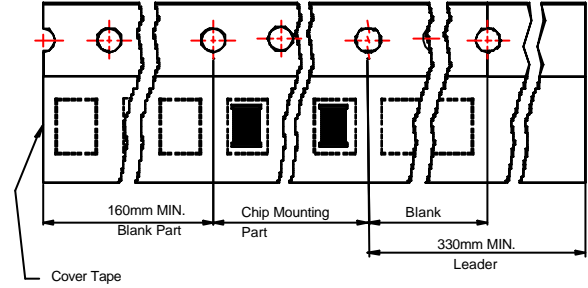

Tape Material

Carrier tape: Polystyrene
Cover type: Polyethylene