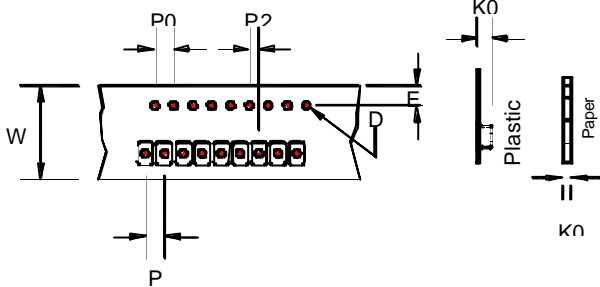

Packaging Specifications

Tape Dimensions

TYPE A