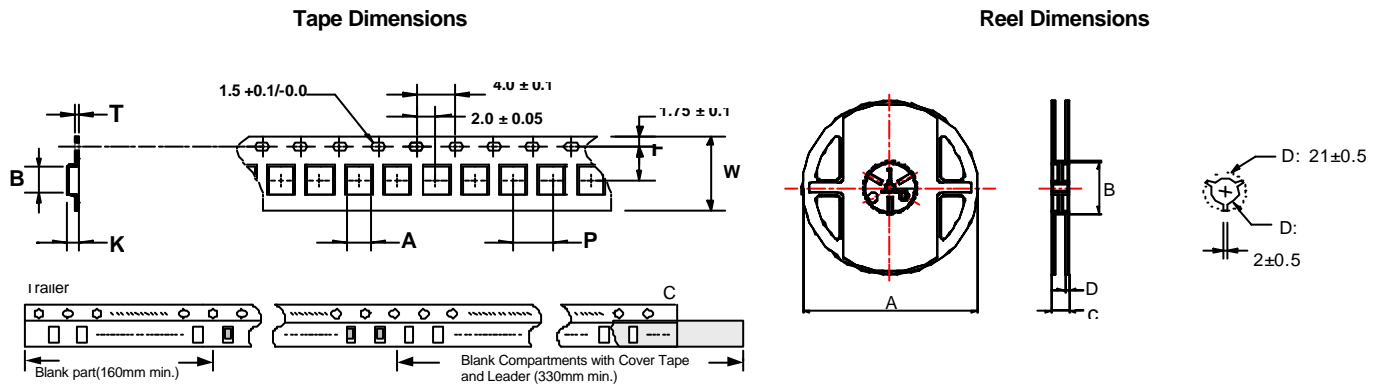

Packaging Specifications

Dimensions in mm

TYPE	Tape Dimensions							Reel Dimensions				Q' ty/Reel
	A	B	T	W	P	F	K	A	B	C	D	
NL252018	2.70	2.95	0.23	8	4	3.5	2.25	178	60	12	1.5	2000